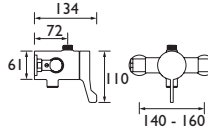

THERMOSTATIC SHOWERS

Contract

OPAC Thermostatic Exposed Shower Valve with Chrome Lever

- Single sequential control for both temperature and flow
- High performance at low pressures
- Adjustable inlet elbows allow centres between 140mm - 160mm
- Integral Thermal Flushing for Infection Control
- Easy Isolation and Filter Removal

CODE	TYPE	Min. Press.	PRICE
OP TS3650 EL C	Exposed Shower Valve	0,2 bar	POA