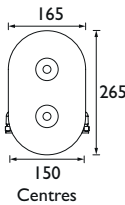

CODE	TYPE	Min. Press.	PRICE
AR3 SHCVO C	Single Outlet Shower Valve	0.2 bar	£350.00
AR3 SHCDIV C	Two Outlet Diverter Valve	0.2 bar	£413.00
AR3 SHCMT C	Single Outlet Shower Valve with Kit	0.2 bar	£398.00