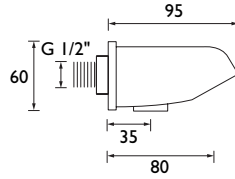

ACCESSORIES

Contract

Vandal Resistant Shower Head

- Suitable for exposed or concealed pipework
- Concealed fixings and security screw heads for tamper resistance
- Supplied with optional spray rings