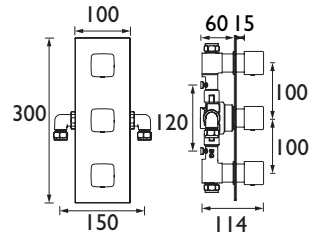

CODE	TYPE	Min. Press.	PRICE
COB SHCVO C	Single Outlet	0.2 bar	£370.00
COB SHCDIV C	Two Outlet Diverter	0.2 bar	£419.00
COB SHC3STP C	Twin Stopcocks	0.2 bar	£459.00