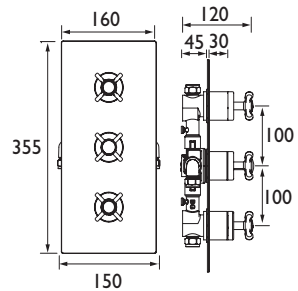

CODE	TYPE	Min. Press.	PRICE
N2 SHCVO C	Single Outlet	0.2 bar	£406.00
N2 SHCDIV C	Two Outlet Diverter	0.2 bar	£469.00
N2 SHC3STP C	Twin Stopcocks	0.2 bar	£505.00