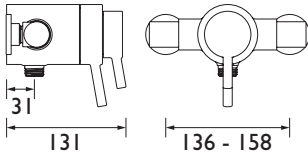

CODE	TYPE	Min. Press.	PRICE
PM2 CSHXVO C	Exposed Bottom Outlet Valve	0.2 bar	£597.00
PM2 CSHXTVO C	Exposed Top Outlet Valve	0.1 bar	£684.00
PM2 CSHCVO C	Recessed Shower Valve	0.2 bar	£682.00