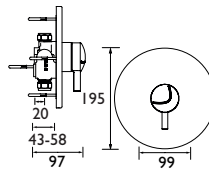

THERMOSTATIC MINI VALVE

Contract

OPAC Thermostatic Concealed Mini Valve with Chrome Handwheel

- Single sequential control for both temperature and flow
- Concealed shower with easy-access cover plate for servicing
- Integral isolator and easy clean filters

CODE	TYPE	Min. Press.	PRICE
MINI2 TS1203 CH C	Concealed Mini Valve	0.2 bar	POA

OPAC Thermostatic Exposed Mini Valve with Chrome Lever

- Single sequential control for both temperature and flow
- Adjustable inlet centres mean you can use existing pipework with centres between 110mm - 155mm
- High performance even at 0.5 bar inlet pressure

CODE	TYPE	Min. Press.	PRICE
MINI2 TS1203 EL C	Exposed Mini Valve	0.1 bar	POA

OPAC Thermostatic Concealed Mini Valve with Chrome Lever

- Single sequential control for both temperature and flow
- Concealed shower with easy-access cover plate for servicing
- Integral isolator and easy clean filters

CODE	TYPE	Min. Press.	PRICE
MINI2 TS1203 CL C	Concealed Mini Valve	0.2 bar	POA

OPAC Thermostatic Exposed Mini Valve with Rigid Riser

- Single sequential control for both temperature and flow
- Supplied with rigid riser and fixed head
- Adjustable inlet centres mean you can use existing pipework with centres between 110mm - 155mm

CODE	TYPE	Min. Press.	PRICE
MINI2 TS1203 RR C	Exposed Mini Valve	0.1 bar	POA