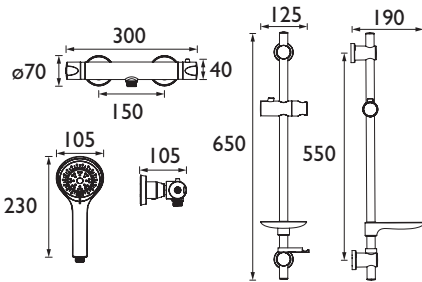

ARTISAN®

Thermostatic Safe Touch Bar Shower Valves

- Supplied with our wallmount 12 fixing kit for first fix and easy replacement
- Shower kit comes with rub clean handset and an adjustable fixing bracket on riser rail to enable existing screw holes to be used
- Matching taps available
- Valve is TMV2 rated giving it a higher level of thermostatic performance and protection

Valve Only

CODE	TYPE	Min. Press.	PRICE
AR2 SHXMTFF C	Bar Shower with Kit and multi function Handset	0.2 bar	£300.00
AR2 SHXVOFF C	Bar Shower Valve Only	0.2 bar	£237.00