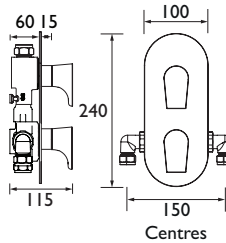

CODE	TYPE	Min. Press.	PRICE
HOU SHCVO C	Single Outlet	0.2 bar	£460.00
HOU SHCDIV C	Two Outlet Diverter	0.2 bar	£484.00