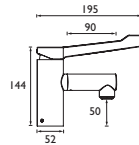

Non-Thermostatic Healthcare Tap with Long Lever Handle

- Pressure balancing basin mixer tap with long lever handle
- Removable spout to aid infection control regimes
- Smooth machined internal waterways to help limit the build-up of bacteria within the tap body

CODE	TYPE	Min. Press.	PRICE
SOLO-NM LL	Basin Mixer	0.5 bar	POA

Non-Thermostatic Tall Pillar Healthcare Tap with Long Lever Handle

- Pressure balancing tall basin mixer tap with long lever handle
- Removable spout to aid infection control regimes
- Smooth machined internal waterways to help limit the build-up of bacteria within the tap body