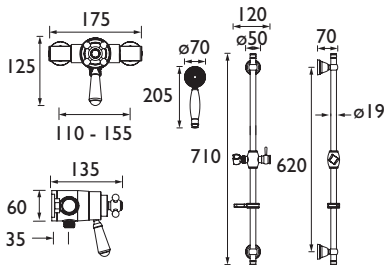

Rigid Riser