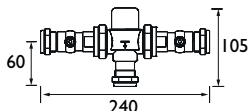

THERMOSTATIC MIXING VALVE

Contract

22mm TMV3 Thermostatic Mixing Valve with Isolation

- Isolation at mixing point facilitates easy servicing
- High and low pressure bath fill applications
- Automatic shutoff in the event of hot or cold water supply failure

CODE	TYPE	Min. Press.	PRICE
MT753CP-ISO	22mm Mixing Valve Isol	0.1 bar	POA

28mm Thermostatic Mixing Valve

- Ideal for group applications at pressures as low as 0.1 bar
- Temperature control can be locked in position or allow adjustment
- Automatic shutoff in the event of hot or cold water supply failure