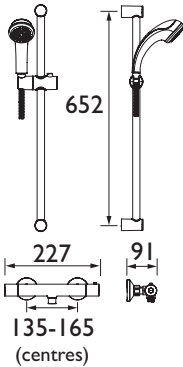

ZING

The bestselling Zing range is accessible and affordable, yet packed with features like temperature override and cool-touch chrome that keep your family safe.

- Cold water feed surrounds the hot water to ensure the valve is safe to touch by all the family
- Rub clean handset

CODE	TYPE	Min. Press.	PRICE
ZI SHXSMCT C	Bar Valve with Standard Connections	0.2 bar	£125.00