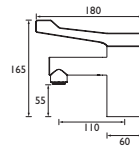

CODE	TYPE	Min. Press.	PRICE
SOLO2-T3LL	Basin Mixer	0.2 bar	POA