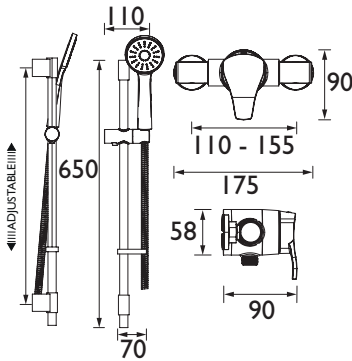

CAPRI

Bathroom Taps & Showers

CAPRI

Thermostatic Single Control Mini Valve

- Supplied with 1 x 7L/min and 1 x 5L/min flow regulators
- Adjustable fixing bracket on riser rail

CODE	TYPE	Min. Press.	PRICE
CAP2 SHXAR C	Exposed Valve with adjustable Riser Kit	0,1 bar	£279.00