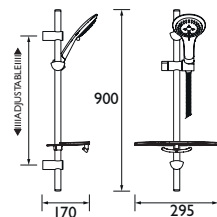

CODE	TYPE	PRICE
EV KIT-EEFB C	Extended Shower Kit	POA

Multi Function Extended Slide Bar Shower Kit

- Extended 910mm slide rail
- Extended 1.75m hose
- Soap tray with integral closed loop hose retainer
- Adjustable fixing bracket on riser rail