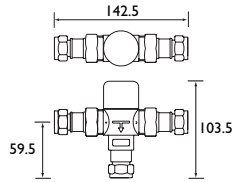

THERMOSTATIC MIXING VALVE

Contract

15mm Thermostatic Mixing Valve

- Automatic shutoff in the event of hot or cold water supply failure
- Check valves and serviceable filters as standard
- Operates at a maximum pressure differential of 10:1

CODE	TYPE	Min. Press.	PRICE
MT503CP	15mm Mixing Valve	0.1 bar	POA

15mm Thermostatic Mixing Valve with Isolation

- Isolation at mixing point facilitates easy servicing
- Automatic shutoff in the event of hot or cold water supply failure
- Check valves and serviceable filters as standard