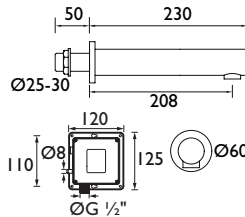

CODE	TYPE	Min. Press.	PRICE
IRWS1-CP	Basin Spout	1.0 bar	POA