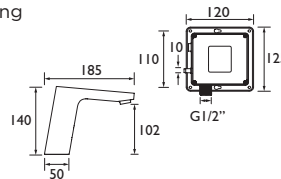

Infrared Automatic Basin Spout

- Non-touch control, using Infrared sensing technology, supports infection control measures
- Mains or battery powered
- IRBS2-CP not suitable for fitting to metallic sinks or troughs

CODE	TYPE	Min. Press.	PRICE
IRBS2-CP	Basin Spout	1.0 bar	POA

Infrared Automatic Swan Basin Spout

- Non-touch control, using Infrared sensing technology, supports infection control measures
- Mains or battery powered