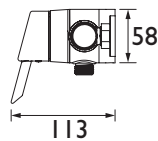

ACUTE

Bathroom Taps & Showers

ACUTE

Thermostatic Single Control Mini Valve

- Supplied with 1 x 7L/min and 1 x 5L/min flow regulators fitted

CODE	TYPE	Min. Press.	PRICE
AE SHXAR C	Exposed Valve with adjustable Riser Kit	0,1 bar	£279.00