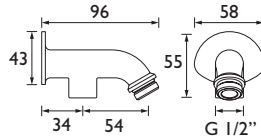

CODE	TYPE	PRICE
SA180CP	Shower Arm	POA

87mm Exposed Shower Arm for Rigid Riser

- 87mm projection
- Backplate for wall fixing
- 15mm inlet connection

CODE	TYPE	PRICE
9042-C	Exposed Shower Arm	POA

250mm Exposed Shower Arm for Rigid Riser