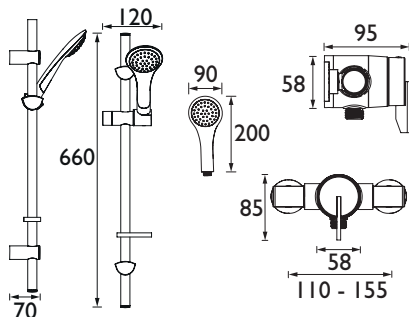

CODE	TYPE	Min. Press.	PRICE
SOQ2 SHCAR C	Recessed Valve with adjustable Riser Kit	0.1 bar	£339.00
SOQ2 SHXAR C	Exposed Valve with adjustable Riser Kit	0.1 bar	£279.00