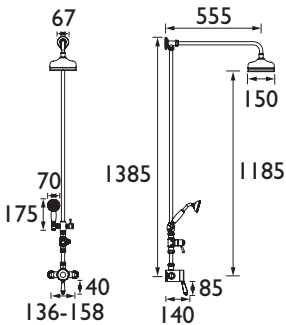

CODE	TYPE	Min. Press.	PRICE
N2 SQSHXDIV C	Single Control Valve with Rigid Riser and Diverter	0.2 bar	£780.00
N2 CSHXDIV C	Dual Control Valve with Rigid Riser and Diverter	0.2 bar	£827.00