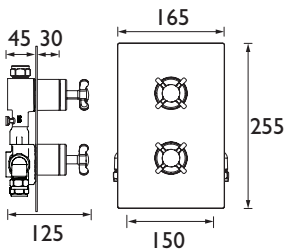

CODE	TYPE	Min. Press.	PRICE
N2 SHCVO C	Single Outlet	0.2 bar	£406.00
N2 SHCDIV C	Two Outlet Diverter	0.2 bar	£469.00
N2 SHC3STP C	Twin Stopcocks	0.2 bar	£505.00