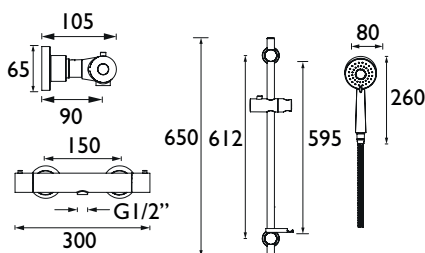

Valve Only

CODE	TYPE	Min. Press.	PRICE
FZ SHXMMCTFF C	Bar Shower with Kit and multi function Handset	0.2 bar	£169.00
FZ SHXVOCTFF C	Bar Shower Valve Only	0.2 bar	£150.00

GILD

Our Gild range encompasses gentle curves, stylish lever handles and a soft arching spout, mixing elegance and practicality. This versatile shape will suit any bathroom setting.