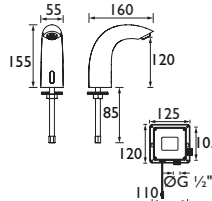

ELECTRONIC CONTROLS

Contract

Single Soft Touch Timed Flow Bib Tap (with flow regulator)

- Timed shut off to meet BS EN 816
- Soft touch easy to use mechanism
- Supplied with 5L/min flow regulator

CODE	TYPE	Min. Press.	PRICE
Z2 BIB C	Timed Flow Tap	0.5 bar	POA

Infrared Automatic Swan Basin Spout

- Non-touch control, using Infrared sensing technology, supports infection control measures
- Mains or battery powered
- Automatic switch off supports water saving

CODE	TYPE	Min. Press.	PRICE
IRBS1-CP	Basin Spout	1.0 bar	POA

Infrared Automatic Basin Spout

- Non-touch control, using Infrared sensing technology, supports infection control measures
- Mains or battery powered
- IRBS2-CP not suitable for fitting to metallic sinks or troughs

CODE	TYPE	Min. Press.	PRICE
IRBS2-CP	Basin Spout	1.0 bar	POA

Infrared Automatic Swan Basin Spout

- Non-touch control, using Infrared sensing technology, supports infection control measures
- Mains or battery powered

CODE	TYPE	Min. Press.	PRICE
IRBS3-CP	Basin Spout	1.0 bar	POA