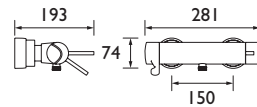

CODE	TYPE	Min. Press.	PRICE
OP SHXVO ISOL EL C	Bar Shower Valve Only	0,2 bar	POA