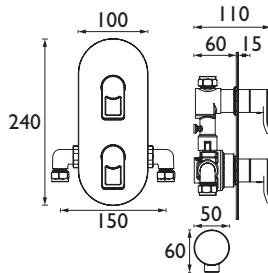

CODE	TYPE	Min. Press.	PRICE
SAF SHCVO C	Single Outlet	0.2 bar	£404.00
SAF SHCDIV C	Two Outlet Diverter	0.2 bar	£432.00