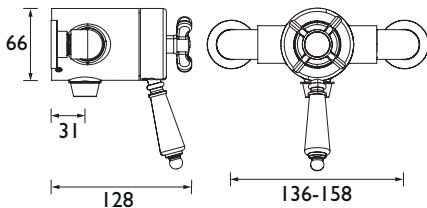

CODE	TYPE	Min. Press.	PRICE
N2 CSHXVO C	Exposed Bottom Outlet Valve	0.2 bar	£495.00
N2 CSHXTVO C	Exposed Top Outlet Valve	0.2 bar	£521.00
N2 CSHCVO C	Recessed Valve	0.2 bar	£580.00