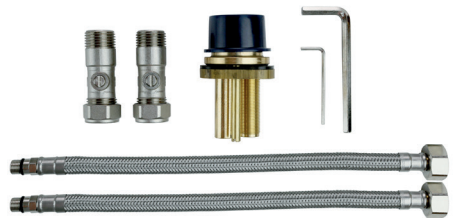

EASYFIT Base Pack

- Unique Easyfit technology for a quick installation
- Patented technology
- Flexible tails included
- Suitable for use with all Easyfit products