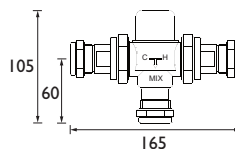

22mm TMV3 Thermostatic Mixing Valve

- High and low pressure bath fill applications
- Automatic shutoff in the event of hot or cold water supply failure
- Check valves and serviceable filters as standard