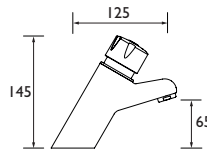

CODE	TYPE	Min. Press.	PRICE
Z TC 1/2 C	Basin Mixer	1.0 bar	POA

Single Toggle Lever Basin Tap (with flow regulator)

- Approx. 15 second shut off
- Supplied with both hot and cold indices
- Supplied with 6L/min flow regulator fitted