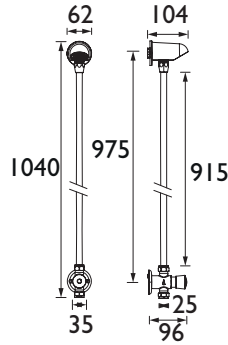

TIMED FLOW SHOWERS

Contract

Exposed Timed Flow Control Shower with Fixed Head

- Supplied pre-plumbed and ready for connection to a pre-blended supply
- Water economy push button operation with 25 second constant flow (+5/-10 secs)
- Vandal resistant showerhead with adjustable spray trajectory and a choice of spray rings

CODE	TYPE	Min. Press.	PRICE
MEFC-PAK	Timed Flow Control Shower	0.1 bar	POA

Exposed Timed Flow Control for Water Economy

- 25 second time delay (+5/-10 secs)
- Minimum working pressure 0.2 bar
- 15mm inlet and outlet connections