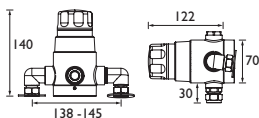

CODE	TYPE	Min. Press.	PRICE
TS1503ECP-2000-MK	15mm Mixing Valve	0.1 bar	POA