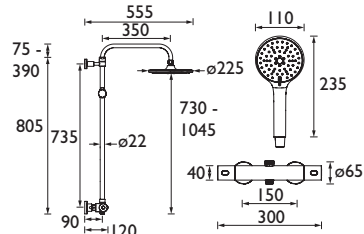

- Supplied with our wallmount 12 fixing kit with isolation for first fix and easy bar maintenance and replacement
- Telescopic riser rail so you can adjust the height to suit your space

BUZ SHXDIVCTFF BLK