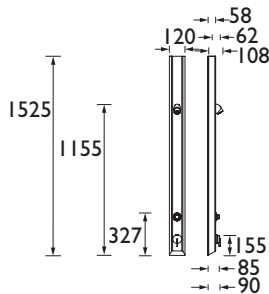

CODE	TYPE	Min. Press.	PRICE
TFP3001	Timed Flow Shower Panel with VR Head	0.5 bar	POA