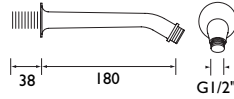

180mm Concealed Shower Arm

- 180mm projection for use with concealed pipework
- 1/2" BSP inlet and outlet connections

CODE	TYPE	PRICE
SA180CP	Shower Arm	POA