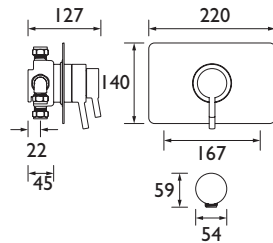

CODE	TYPE	Min. Press.	PRICE
PM2 CSHXVO C	Exposed Bottom Outlet Valve	0.2 bar	£597.00
PM2 CSHXTVO C	Exposed Top Outlet Valve	0.1 bar	£684.00
PM2 CSHCVO C	Recessed Shower Valve	0.2 bar	£682.00