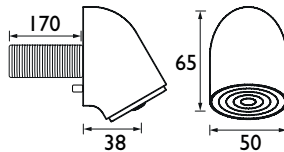

CODE	TYPE	PRICE
VR3000FF	Shower Head	POA

Vandal Resistant Adjustable Fast Fit Duct Shower Head

- Robust construction for duct mounting in high risk areas
- Inlet tail can be cut to suit different cavity depths through wall thickness from 1 - 125mm
- Interchangeable spray rings and adjustable spray angle 25°-35°