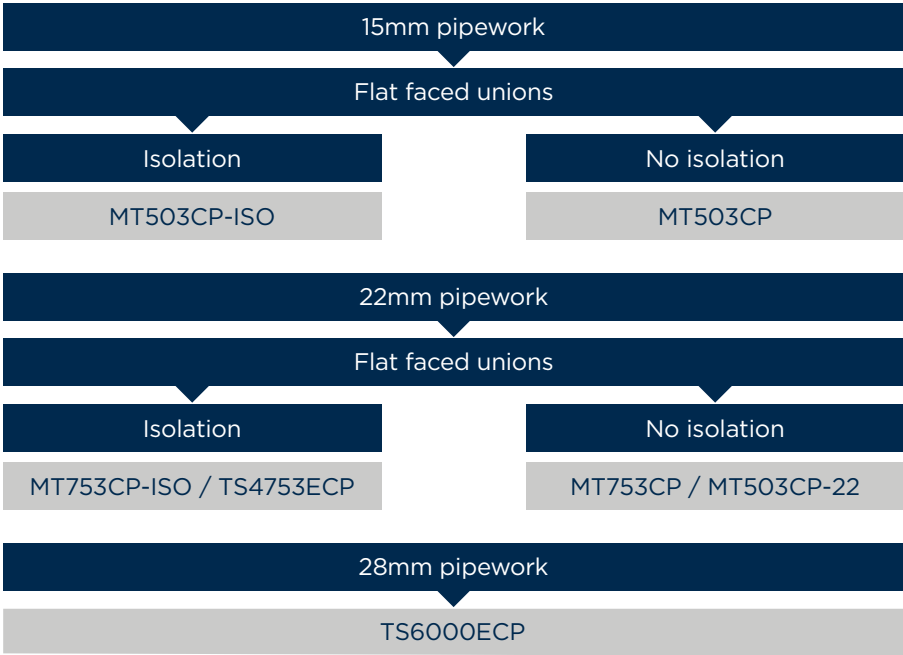

Choosing your Thermostatic Mixing Valve

Our range of thermostatic mixing valves includes a choice of options to meet the needs of your project.

Pipe valve size	Pressure (bar)								Valve type
	0.1	0.2	0.5	1	2	3	4	5	
Flow rate litres / min									
15mm	5	8.5	15	21.5	31				MT503
22mm	10	17	28	42	59	73	85	95	MT753
22mm	13	19	33	47	66	81	94	105	TS4753ECP
28mm	23	36	62	88	125	150	176	195	TS6000ECP

Choosing the right size mixing valve for your plumbing system requirements in three simple steps:

Step One

Calculate the pressure drop dependent on the flow rate through the fitting (e.g. with 7 litres per minute flow regulators) e.g. 7 litres per minute through a VR3000 showerhead
= Pressure drop of... **A**
7 litres per minute through a MEFC timed flow control
= Pressure drop of... **B**

Step Two

Multiply the number of outlets by the required flow rate through each showerhead e.g. 7 litres per showerhead x 6 outlets = 42 litres per minute
Refer to the table (below left). Locate the nearest flow rate value ensuring it is $\geq$ than required. This gives the total pressure drop. **C**

Step Three

Add together **A + B + C** **D**