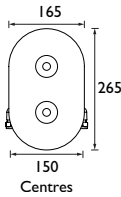

CODE	TYPE	Min. Press.	PRICE
AR3 SHCVO C	Single Outlet Shower Valve	0.2 bar	£350.00
AR3 SHCDIV C	Two Outlet Diverter Valve	0.2 bar	£413.00
AR3 SHCMT C	Single Outlet Shower Valve with Kit	0.2 bar	£398.00