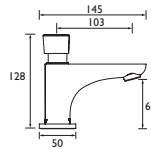

CODE	TYPE	Min. Press.	PRICE
Z2 DUS 1/2 C	Timed Flow Tap	0.5 bar	POA

Single Basin Soft Touch Timed Flow Tap (with flow regulator)

- Timed shut off to meet BS EN 816
- Soft touch easy to use mechanism
- Supplied with 5L/min flow regulator