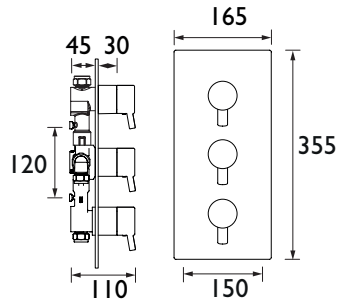

CODE	TYPE	Min. Press.	PRICE
PM2 SHCVO C	Single Outlet	0.2 bar	£397.00
PM2 SHCDIV C	Two Outlet Diverter	0.2 bar	£439.00
PM2 SHC3STP C	Twin Stopcocks	0.2 bar	£494.00
PM2 SHC3DIV C	Two Outlet Diverter and Single Stopcock	0.2 bar	£496.00