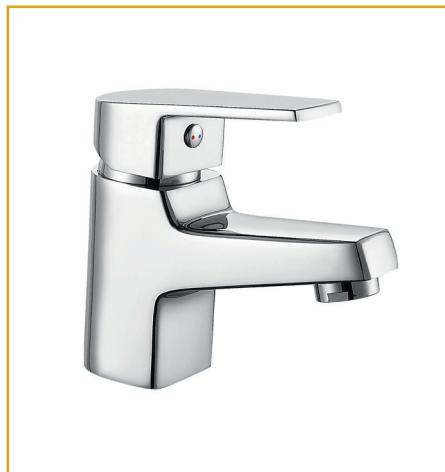

NIVA

A bold square design that will make a statement in any bathroom

CODE	TYPE	Min. Press.	PRICE
NVA BAS C	Basin Mixer with Clicker Waste	0.2 bar	£87.00
NVA BF C	Bath Filler	0.2 bar	£129.00
NVA BSM C	Bath Shower Mixer	0.2 bar	£169.00