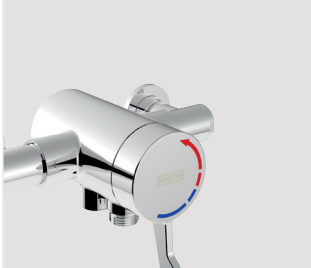

CONTRACT Page 182

INDEX Page 206

Quickly find
product ranges,
codes and prices.