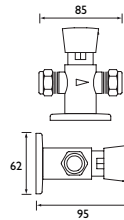

CODE	TYPE	Min. Press.	PRICE
TUF100ECP	Timed Flow Control Shower	0.2 bar	POA

Concealed Timed Flow Control for Water Economy

- 25 second time delay (+5/-10 secs)
- Minimum working pressure 0.2 bar
- 15mm inlet and outlet connections