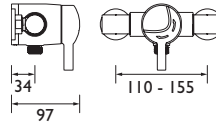

CODE	TYPE	Min. Press.	PRICE
MINI2 TS1203 EL C	Exposed Mini Valve	0.1 bar	POA

OPAC Thermostatic Concealed Mini Valve with Chrome Lever

- Single sequential control for both temperature and flow
- Concealed shower with easy-access cover plate for servicing
- Integral isolator and easy clean filters