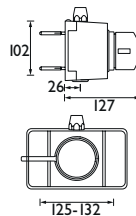

OPAC Thermostatic Exposed Shower Valve with Chrome Lever and Shroud

- Single sequential control for both temperature and flow
- ABS protective shroud ensures safe surface temperature
- Adjustable inlet elbows allow centres between 125mm - 132mm