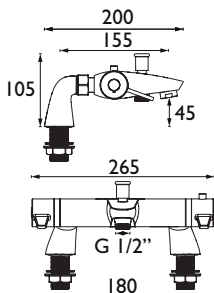

DESIGN UTILITY

Bathroom Taps & Showers

DESIGN UTILITY

Thermostatic Bath Shower Mixer

- Can be wall mounted using WMNT10 C
- Spout projection 143mm