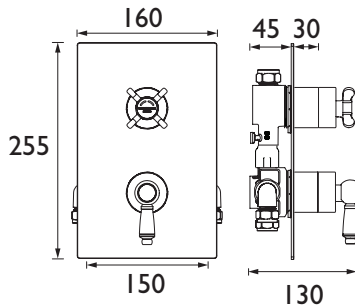

CODE	TYPE	Min. Press.	PRICE
RS2 SHCVO C	Single Outlet	0.2 bar	£490.00
RS2 SHCDIV C	Two Outlet Diverter	0.2 bar	£521.00