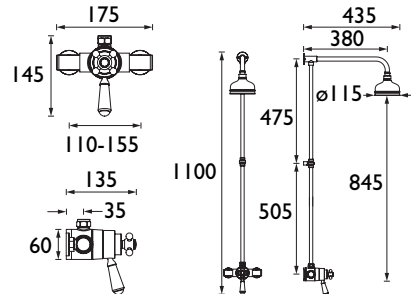

CODE	TYPE	Min. Press.	PRICE
R2 SHXAR C	Riser Kit and Single Function Handset	0.1 bar	£451.00
R2 SHXRR C	Rigid Riser	0.1 bar	£508.00