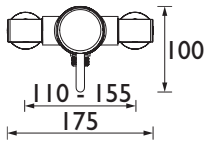

ACUTE

Bathroom Taps & Showers

ACUTE

Thermostatic Single Control Mini Valve

- Supplied with 1 x 7L/min and 1 x 5L/min flow regulators fitted

CODE	TYPE	Min. Press.	PRICE
AE SHXAR C	Exposed Valve with adjustable Riser Kit	0,1 bar	£279.00