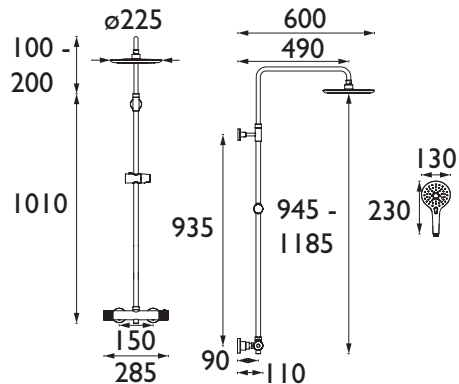

CARRE

Versatile Carre has been designed to blend well with almost any bathroom, with an adjustable height rigid riser, sleek chrome shower heads, and unique tactile handles

- Supplied with our wallmount 12 fixing kit with isolation for first fix and easy bar maintenance and replacement
- Telescopic riser rail so you can adjust the height to suit your space