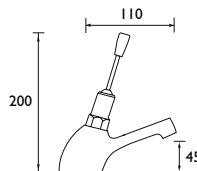

CODE	TYPE	Min. Press.	PRICE
Z L 1/2 C	Single Toggle Lever Basin Tap	0.2 bar	POA