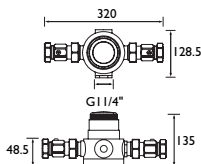

CODE	TYPE	Min. Press.	PRICE
TS6000ECP	28mm Mixing Valve	0.1 bar	POA

22mm Thermostatic Mixing Valve

- Ideal for group applications at pressures as low as 0.1 bar
- Temperature control can be locked in position or allow adjustment
- Automatic shutoff in the event of hot or cold water supply failure