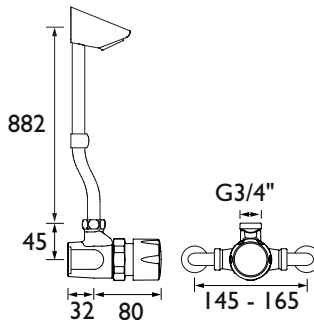

CODE	TYPE	Min. Press.	PRICE
TFP3003	Shower Panel with VR Head	0.5 bar	POA

Timed Flow Temperature Adjustable Manual Shower Valve with VR Shower Head

- Push button timed flow giving 30 secs (+/-5)
- Temperature control push button mechanism