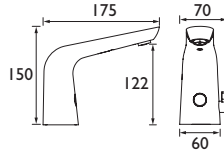

Infrared Automatic Temperature Control Swan Basin Spout

- Non-touch control, using Infrared sensing technology, supports infection control measures
- Mains or battery powered