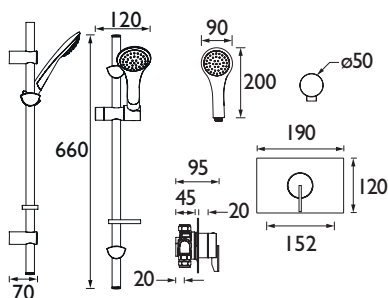

Exposed Valve with adjustable Riser Kit