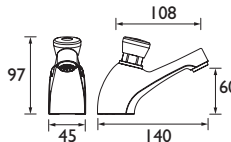

Value Non Concussive Basin Taps

- Timed shut off to meet BS EN 816
- Soft touch easy to use mechanism

CODE	TYPE	Min. Press.	PRICE
VA NC 1/2 C	Timed Flow Taps	0.2 bar	POA