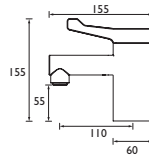

CODE	TYPE	Min. Press.	PRICE
SOLO2-T3SL	Basin Mixer	0.2 bar	POA

TMV3 Mono Basin Mixer with Long Lever Handle (no waste)

- Complies with HTM04-01
- Above basin access to serviceable parts, limiting down time
- Supplied with copper tails