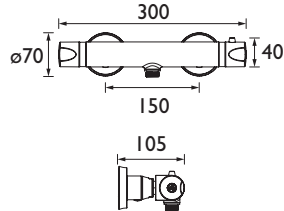

CODE	TYPE	Min. Press.	PRICE
AR2 SHXMTFF C	Bar Shower with Kit and multi function Handset	0.2 bar	£300.00
AR2 SHXVOFF C	Bar Shower Valve Only	0.2 bar	£237.00