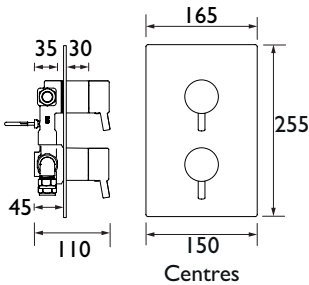

CODE	TYPE	Min. Press.	PRICE
PM2 SHCVO C	Single Outlet	0.2 bar	£397.00
PM2 SHCDIV C	Two Outlet Diverter	0.2 bar	£439.00
PM2 SHC3STP C	Twin Stopcocks	0.2 bar	£494.00
PM2 SHC3DIV C	Two Outlet Diverter and Single Stopcock	0.2 bar	£496.00