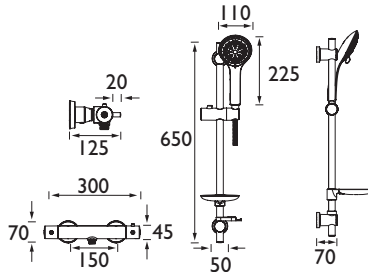

PRISM®

Thermostatic Safe Touch Bar Shower with Kit

- Supplied with our wallmount 12 fixing kit with isolation for first fix and easy bar maintenance and replacement
- Easy to use Lever Handles

CODE	TYPE	Min. Press.	PRICE
PM SHXMMCTFF C	Safe Touch Bar Valve with adjustable Riser Kit	0.2 bar	£417.00