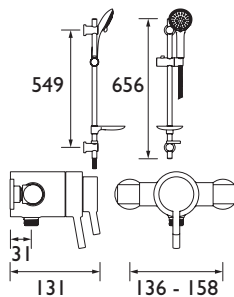

PRISM®

Bathroom Taps & Showers

PRISM®

Thermostatic Exposed Valve with Adjustable Riser Kit

- Supplied with 1 x 6L/min and 1 x 10L/min flow regulators
- Easy to use Lever Handles

CODE	TYPE	Min. Press.	PRICE
PM2 CSHXAR C	Exposed Valve with adjustable Riser Kit	0.2 bar	£671.00