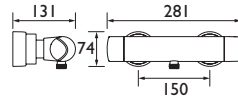

CODE	TYPE	Min. Press.	PRICE
OP SHXVO ISOL EH C	Bar Shower Valve Only	0,2 bar	POA

OPAC Thermostatic Exposed Bar Shower Valve with Chrome Levers and Fast Fit Connections

- Cool Touch Shower valve body for ultimate user safety
- Easy installation with isolating wallmount 12 fixing kit
- Integral flushing mechanism for easy maintenance