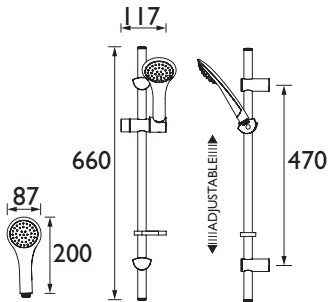

ACUTE

Bathroom Taps & Showers

ACUTE

Thermostatic Single Control Mini Valve

- Supplied with 1 x 7L/min and 1 x 5L/min flow regulators fitted

CODE	TYPE	Min. Press.	PRICE
AE SHXAR C	Exposed Valve with adjustable Riser Kit	0,1 bar	£279.00