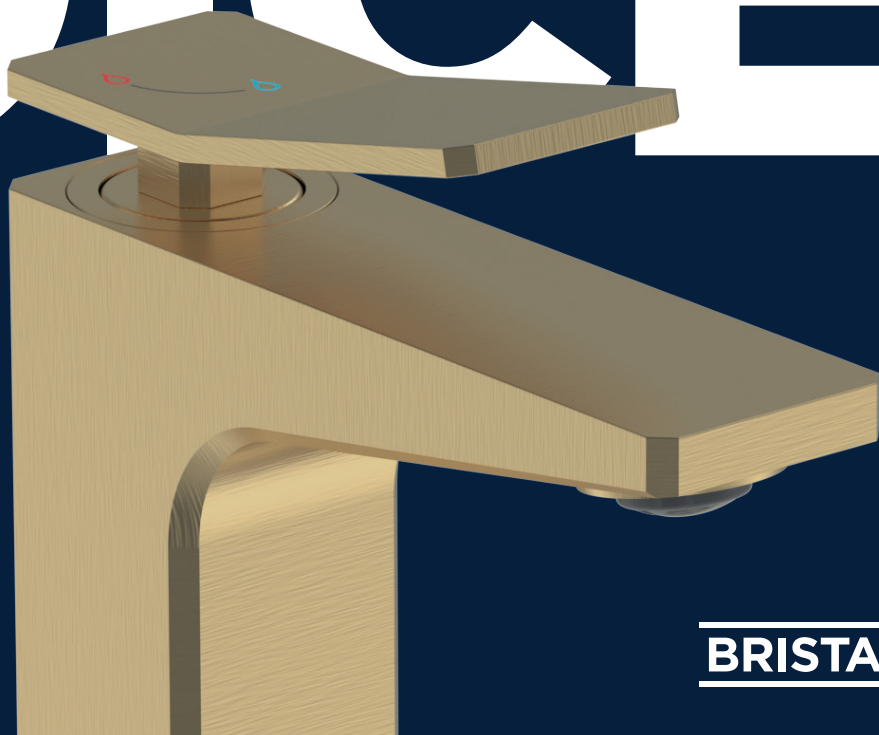

EASY CHOICE

BRISTAN