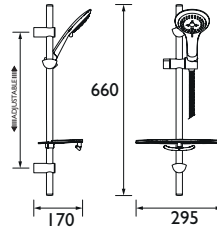

Single Function Extended Slide Bar Shower Kit

- Extended 910mm slide rail
- Extended 1.75m hose
- Soap tray with integral closed loop hose retainer
- Adjustable fixing bracket on riser rail