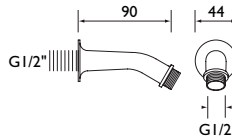

90mm Concealed Shower Arm

- 90mm projection for use with concealed pipework
- 1/2" BSP inlet and outlet connections

CODE	TYPE	PRICE
SA90CP	Shower Arm	POA