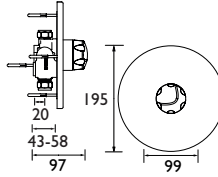

THERMOSTATIC MINI VALVE

Contract

OPAC Thermostatic Concealed Mini Valve with Chrome Handwheel

- Single sequential control for both temperature and flow
- Concealed shower with easy-access cover plate for servicing
- Integral isolator and easy clean filters

CODE	TYPE	Min. Press.	PRICE
MINI2 TS1203 CH C	Concealed Mini Valve	0.2 bar	POA

OPAC Thermostatic Exposed Mini Valve with Chrome Lever

- Single sequential control for both temperature and flow
- Adjustable inlet centres mean you can use existing pipework with centres between 110mm - 155mm
- High performance even at 0.5 bar inlet pressure