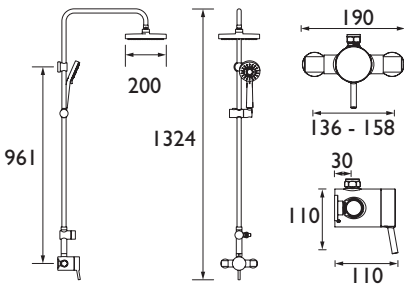

Adjustable Riser Kit