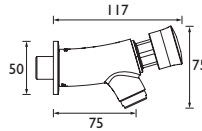

ELECTRONIC CONTROLS

Contract

Single Soft Touch Timed Flow Bib Tap (with flow regulator)

- Timed shut off to meet BS EN 816
- Soft touch easy to use mechanism
- Supplied with 5L/min flow regulator

CODE	TYPE	Min. Press.	PRICE
Z2 BIB C	Timed Flow Tap	0.5 bar	POA

Infrared Automatic Swan Basin Spout

- Non-touch control, using Infrared sensing technology, supports infection control measures
- Mains or battery powered
- Automatic switch off supports water saving