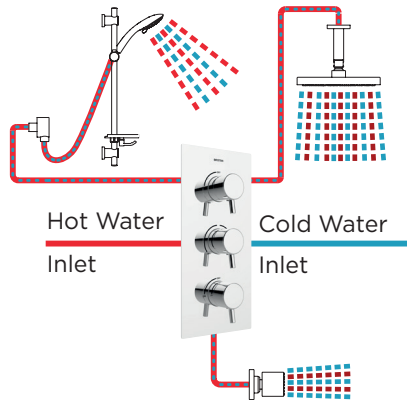

£584

PRISM® DUAL Page: 84

£682

□ Core Range

□ Essentials Range

□ Trade Exclusive

Shower outlets explained

1 OUTLET
One shower outlet.
Single Outlet

2 OUTLETS
Two outlets, which
only run separately.
Twin Outlet Diverter

2 OUTLETS
Two outlets, which
can both run at once.
Twin Stopcock

3 OUTLETS
Three outlets, two of
which can run at the
same time.
Twin Outlet Diverter
and Stopcock