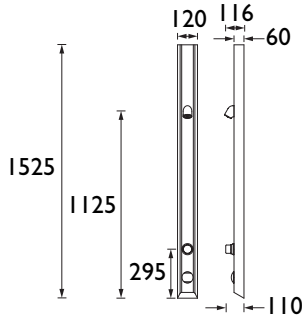

Fixed Temperature Timed Flow Shower Panel with VR Headset

- Integral thermostatic valve reduces deadleg and risk of legionella
- Water economy push button operation with timed flow
- Anti-Microbial coating to assist infection control

CODE	TYPE	Min. Press.	PRICE
TFP3003	Shower Panel with VR Head	0.5 bar	POA