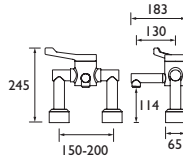

Single Control Deck Mounted Basin Mixer

- Complies with HTM04-01
- Integral flush system assists against infection
- 1-step isolation and filter removal

CODE	TYPE	Min. Press.	PRICE
H64DMT2	Basin Mixer	0.2 bar	POA

Single Control Wall Mounted Basin Mixer

- Complies with HTM04-01
- Integral flush system assists against infection
- 1-step isolation and filter removal