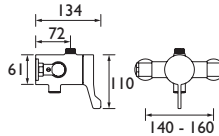

OPAC Thermostatic Top Outlet Shower Valve with Chrome Lever

- Single sequential control for both temperature and flow
- High performance at low pressures
- Adjustable inlet elbows allow centres between 140mm - 160mm
- Integral Thermal Flushing for Infection Control
- Easy Isolation and Filter Removal

CODE	TYPE	Min. Press.	PRICE
OP TS3650TO EL C	Top Outlet Shower Valve	0,2 bar	POA