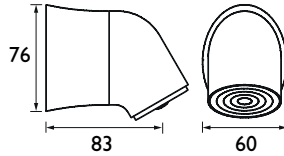

CODE	TYPE	Min. Press.	PRICE
TUF100CCP	Timed Flow Control Shower	0.2 bar	POA

Vandal Resistant Adjustable Exposed Shower Head

- Curved design with tamper proof fixings and anti-rotation system
- Interchangeable spray rings and adjustable spray angle 25°-35°
- Top or bottom inlet