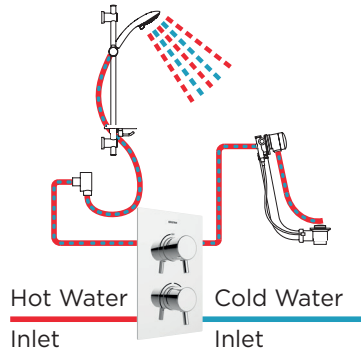

£584

PRISM® DUAL Page: 84

£682

□ Core Range

□ Essentials Range

□ Trade Exclusive

Shower outlets explained

1 OUTLET
One shower outlet.
Single Outlet

2 OUTLETS
Two outlets, which
only run separately.
Twin Outlet Diverter

2 OUTLETS
Two outlets, which
can both run at once.
Twin Stopcock

3 OUTLETS
Three outlets, two of
which can run at the
same time.
Twin Outlet Diverter
and Stopcock