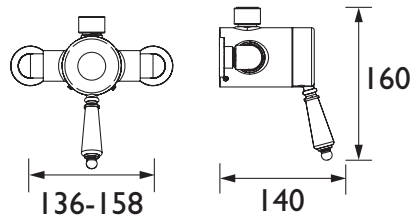

CODE	TYPE	Min. Press.	PRICE
N2 SQSHXVO C	Exposed Bottom Outlet Valve	0.2 bar	£517.00
N2 SQSHXTVO C	Exposed Top Outlet Valve	0.2 bar	£530.00