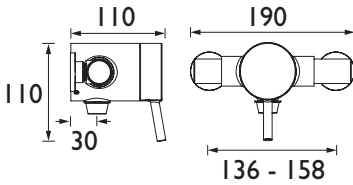

PRISM®

Thermostatic Single Control Shower Valves

- Supplied with 2 x 8L/min flow regulators
- Easy to use Lever Handles

Bottom Outlet

Top Outlet

Recessed

Supplied with Easyfit wall outlet

CODE	TYPE	Min. Press.	PRICE
PM2 SQSHXVO C	Exposed Bottom Outlet Valve	0.2 bar	£488.00
PM2 SQSHXTVO C	Exposed Top Outlet Valve	0.1 bar	£488.00
PM2 SQSHCVO C	Recessed Shower Valve	0.2 bar	£584.00