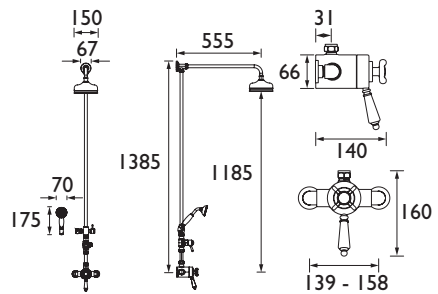

1901

Thermostatic Exposed Shower Valves with Diverter

- Supplied with 2 x 8L/min flow regulators

Single Control

Dual Control

CODE	TYPE	Min. Press.	PRICE
N2 SQSHXDIV C	Single Control Valve with Rigid Riser and Diverter	0.2 bar	£780.00
N2 CSHXDIV C	Dual Control Valve with Rigid Riser and Diverter	0.2 bar	£827.00