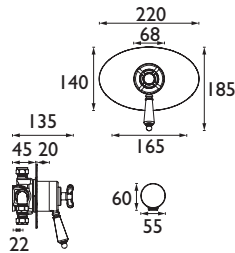

CODE	TYPE	Min. Press.	PRICE
N2 CSHXVO C	Exposed Bottom Outlet Valve	0.2 bar	£495.00
N2 CSHXTVO C	Exposed Top Outlet Valve	0.2 bar	£521.00
N2 CSHCVO C	Recessed Valve	0.2 bar	£580.00