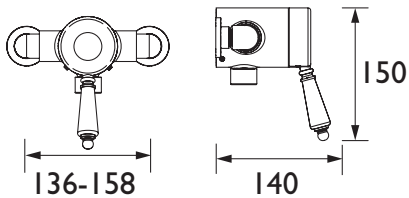

Exposed Top Outlet