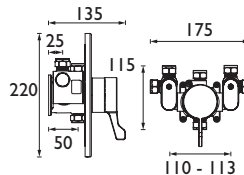

OPAC Thermostatic Concealed Shower Valve with Chrome Lever

- Single sequential control for both temperature and flow
- High performance at low pressures
- Integral Thermal Flushing for Infection Control
- Easy Isolation and Filter Removal

CODE	TYPE	Min. Press.	PRICE
OP TS3650 CL C	Concealed Shower Valve	0,2 bar	POA