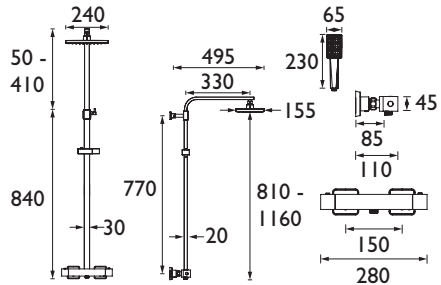

NAPOLI

Thermostatic Diverter Bar Shower

- Supplied with our wallmount 10 fixing kit for easier retro installation
- Telescopic riser rail so you can adjust the height to suit your space

CODE	TYPE	Min. Press.	PRICE
NAP SHXDIVSMFF C	Bar Valve with Rigid Riser and Diverter	0.5 bar	£289.00