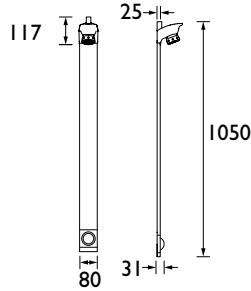

SHOWER PANELS AND TIME FLOW SHOWERS

Contract

Push Button Timed Flow Shower Panel

- Water saving push button operation with timed flow
- Vandal resistant shower head with adjustable spray angle
- Easy installation

CODE	TYPE	Min. Press.	PRICE
TFP4001	Push Button Timed Flow Shower Panel	1.0 bar	POA

Timed Flow Shower Panel with VR Head

- Integral thermostatic valve reduces deadleg and risk of legionella
- Vandal resistant showerhead with adjustable spray trajectory
- Anti-Microbial coating to assist infection control