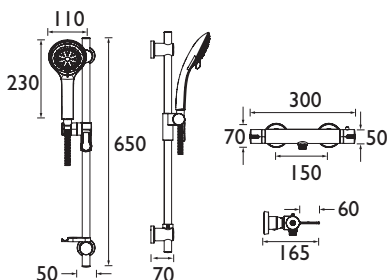

DESIGN UTILITY

Thermostatic Safe Touch Bar Shower with Kit

- Supplied with 1 x 7L/min and 1 x 5L/min flow regulators
- Supplied with wallmount 12 fixing kit with isolation for first fix and easy bar maintenance and replacement