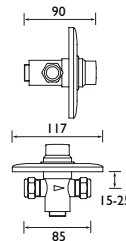

CODE	TYPE	Min. Press.	PRICE
TUF100CCP	Timed Flow Control Shower	0.2 bar	POA