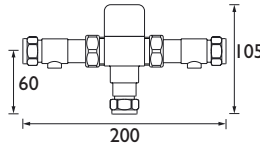

THERMOSTATIC MIXING VALVE

Contract

15mm Thermostatic Mixing Valve

- Automatic shutoff in the event of hot or cold water supply failure
- Check valves and serviceable filters as standard
- Operates at a maximum pressure differential of 10:1

CODE	TYPE	Min. Press.	PRICE
MT503CP	15mm Mixing Valve	0.1 bar	POA

15mm Thermostatic Mixing Valve with Isolation

- Isolation at mixing point facilitates easy servicing
- Automatic shutoff in the event of hot or cold water supply failure
- Check valves and serviceable filters as standard

CODE	TYPE	Min. Press.	PRICE
MT503CP-ISO	15mm Mixing Valve Isol	0.1 bar	POA

15mm Thermostatic Mixing Valve with Isolation Elbows

- Elbows allow the valve to be concealed behind a pedestal
- Isolation at mixing point facilitates easy servicing
- Automatic shutoff in the event of hot or cold water supply failure

CODE	TYPE	Min. Press.	PRICE
MT503CP-ISOELB	15mm Mixing Valve Isol	0.1 bar	POA

22mm TMV3 Thermostatic Mixing Valve

- High and low pressure bath fill applications
- Automatic shutoff in the event of hot or cold water supply failure
- Check valves and serviceable filters as standard

CODE	TYPE	Min. Press.	PRICE
MT753CP	22mm Mixing Valve	0.1 bar	POA