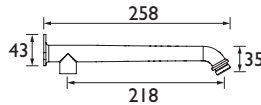

250mm Exposed Shower Arm for Rigid Riser

- 250mm projection
- Backplate for wall fixing
- 15mm inlet connection

CODE	TYPE	PRICE
SA260-C	Exposed Shower Arm	POA