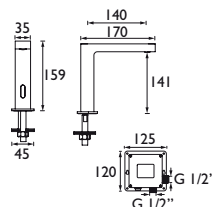

CODE	TYPE	Min. Press.	PRICE
IRBS3-CP	Basin Spout	1.0 bar	POA