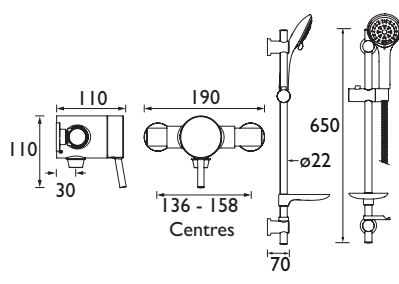

CODE	TYPE	Min. Press.	PRICE
PM2 SQSHXDIV C	Shower Valve with Rigid Riser and Diverter	1.0 bar	£667.00
PM2 SQSHXAR C	Shower Valve with adjustable Riser Kit	0.1 bar	£519.00