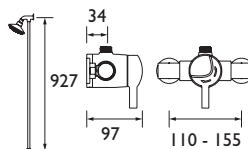

OPAC Thermostatic Exposed Mini Valve with Rigid Riser

- Single sequential control for both temperature and flow
- Supplied with rigid riser and fixed head
- Adjustable inlet centres mean you can use existing pipework with centres between 110mm - 155mm