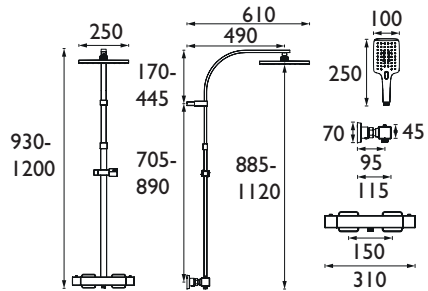

CODE	TYPE	Min. Press.	PRICE
QB SHXDIVCTFF C	Bar Valve with Rigid Riser and Diverter	1.0 bar	£445.00
QB SHXDIVCTFF BLK	Bar Valve with Rigid Riser and Diverter	1.0 bar	£490.00 Black