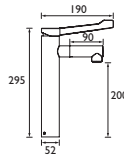

CODE	TYPE	Min. Press.	PRICE
SOLO-NMT LL	Basin Mixer	0.5 bar	POA

TMV3 Mono Basin Mixer with Short Lever Handle (no waste)

- Complies with HTM04-01
- Above basin access to serviceable parts, limiting down time
- Supplied with copper tails