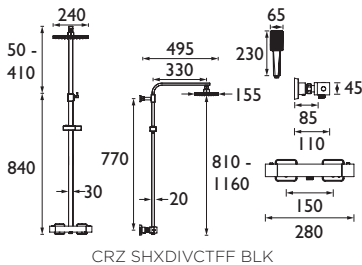

CODE	TYPE	Min. Press.	PRICE
CRZ2 SHXDIVCTFF C	Exposed Valve with Rigid Riser and Diverter	1.0 bar	£352.00
CRZ SHXDIVCTFF BLK	Exposed Valve with Rigid Riser and Diverter	1.0 bar	£405.00 Black