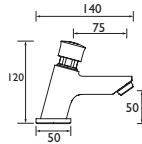

CODE	TYPE	Min. Press.	PRICE
Z2 LUX 1/2 C	Timed Flow Tap	0.5 bar	POA

Single Pillar Basin Soft Touch Timed Flow Tap (with flow regulator)

- Timed shut off to meet BS EN 816
- Soft touch easy to use mechanism
- Supplied with 5L/min flow regulator