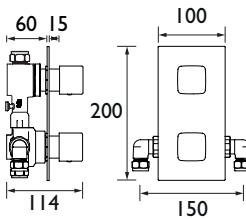

CODE	TYPE	Min. Press.	PRICE
COB SHCVO C	Single Outlet	0.2 bar	£370.00
COB SHCDIV C	Two Outlet Diverter	0.2 bar	£419.00
COB SHC3STP C	Twin Stopcocks	0.2 bar	£459.00