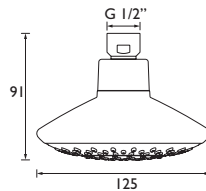

CODE	TYPE	PRICE
980505CPVR	Swivel Shower Head	POA

Contemporary Shower Head

- Swivel ball joint for angle adjustment
- Rub-clean anti-limescale system
- 1/2" BSP inlet connections

CODE	TYPE	PRICE
760955CP	Swivel Shower Head	POA