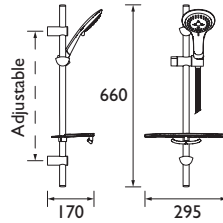

- 250mm projection
- Backplate for wall fixing
- 15mm inlet connection

CODE	TYPE	PRICE
SA260-C	Exposed Shower Arm	POA

ACCESSORIES

Contract

Economy Single Function Slide Bar Shower Kit

- Single function, rub-clean, anti-limescale handset
- 1.5m hose
- Soap tray with integral closed loop hose retainer
- Adjustable fixing bracket on riser rail