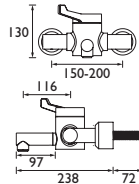

CODE	TYPE	Min. Press.	PRICE
H64WMT2	Basin Mixer	0.2 bar	POA

Timed Flow Temperature Control Basin Mixer

- Timed shut off to meet BS EN 816
- Max temperature limiter (adjustable) for user safety
- Vandal resistant 'release to activate' mechanism