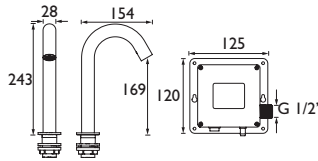

Infrared Automatic Swan Basin Spout

- Non-touch control, using Infrared sensing technology, supports infection control measures
- Mains or battery powered
- Automatic switch off supports water saving

CODE	TYPE	Min. Press.	PRICE
IRBS5-CP	Basin Spout	1.0 bar	POA

Infrared Automatic Basin Wall Spout

- Non-touch control, using Infrared sensing technology, supports infection control measures
- Mains or battery powered
- Automatic switch off supports water saving