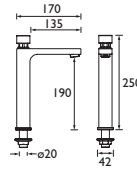

Single Tall Soft Touch Timed Flow Tap (with flow regulator)

- Timed shut off to meet BS EN 816
- Soft touch easy to use mechanism
- Supplied with 5L/min flow regulator

CODE	TYPE	Min. Press.	PRICE
Z2 TBV 1/2 C	Timed Flow Tap	0.2 bar	POA

Single Luxury Soft Touch Timed Flow Tap (with flow regulator)

- Timed shut off to meet BS EN 816
- Soft touch easy to use mechanism
- Supplied with 5L/min flow regulator