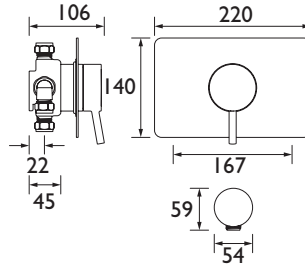

PRISM®

Thermostatic Single Control Shower Valves

- Supplied with 2 x 8L/min flow regulators
- Easy to use Lever Handles

Bottom Outlet

Top Outlet

Recessed

Supplied with Easyfit wall outlet

CODE	TYPE	Min. Press.	PRICE
PM2 SQSHXVO C	Exposed Bottom Outlet Valve	0.2 bar	£488.00
PM2 SQSHXTVO C	Exposed Top Outlet Valve	0.1 bar	£488.00
PM2 SQSHCVO C	Recessed Shower Valve	0.2 bar	£584.00