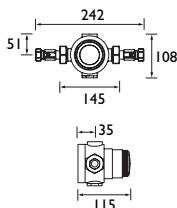

CODE	TYPE	Min. Press.	PRICE
TS4753ECP	22mm Mixing Valve	0.1 bar	POA

15mm Thermostatic Exposed Mixing Valve no shutoff

- Ideal for either single point or limited group applications
- Single adjustable temperature control for user comfort
- Requires separate flow control