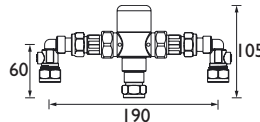

15mm Thermostatic Mixing Valve with Isolation Elbows

- Elbows allow the valve to be concealed behind a pedestal
- Isolation at mixing point facilitates easy servicing
- Automatic shutoff in the event of hot or cold water supply failure