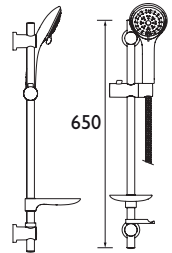

ARTISAN®

Thermostatic Recessed Shower Valves

- Fully serviceable from the front
- Supplied with wall outlet
- Adjustable fixing bracket on riser rail

Single Outlet

Two Outlet Diverter

Single Outlet with Kit