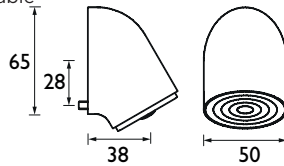

Vandal Resistant Adjustable Fast Fit Shower Head

- Robust construction for use with concealed pipework in high risk areas
- Anti-grip curved design with tamperproof fixings and anti-rotation system
- Interchangeable spray rings and adjustable spray angle 25°-35°