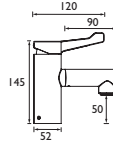

Non-Thermostatic Healthcare Tap Short Lever Handle

- Pressure balancing basin mixer tap with short lever handle
- Removable spout to aid infection control regimes
- Smooth machined internal waterways to help limit the build-up of bacteria within the tap body