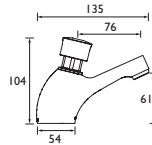

CODE	TYPE	Min. Press.	PRICE
Z2 1/2 C	Timed Flow Tap	0.5 bar	POA