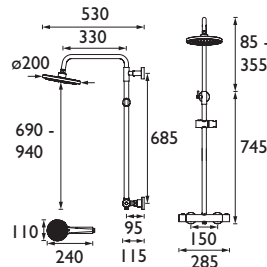

BUZZ SHXDIVCTFF BLK

CODE	TYPE	Min. Press.	PRICE
BUZZ SHXDIVCTFF C	Exposed Valve with Rigid Riser and Diverter	1.0 bar	£313.00
BUZ SHXDIVCTFF BLK	Exposed Valve with Rigid Riser and Diverter	1.0 bar	£359.00 Black