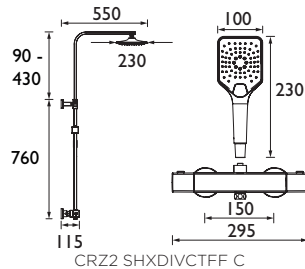

- Supplied with our wallmount 12 fixing kit with isolation for first fix and easy bar maintenance and replacement
- Telescopic riser rail so you can adjust the height to suit your space

CRZ SHXDIVCTFF BLK