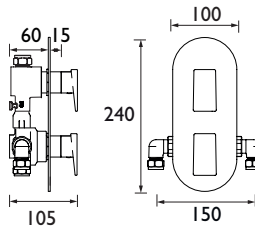

CODE	TYPE	Min. Press.	PRICE
SAI SHCVO C	Single Outlet	0.2 bar	£490.00
SAI SHCDIV C	Two Outlet Diverter	0.2 bar	£521.00