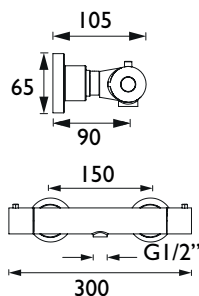

CODE	TYPE	Min. Press.	PRICE
FZ SHXMMCTFF C	Bar Shower with Kit and multi function Handset	0.2 bar	£169.00
FZ SHXVOCTFF C	Bar Shower Valve Only	0.2 bar	£150.00