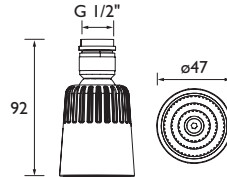

Swivel Shower Head with Vandal Resistant Screw Fixing

- Tamper resistant screw fixing and spray plate
- Swivel ball joint for angle adjustment
- Choice of spray rings to suit varying water pressures

CODE	TYPE	PRICE
980505CPVR	Swivel Shower Head	POA

Contemporary Shower Head

- Swivel ball joint for angle adjustment
- Rub-clean anti-limescale system
- 1/2" BSP inlet connections